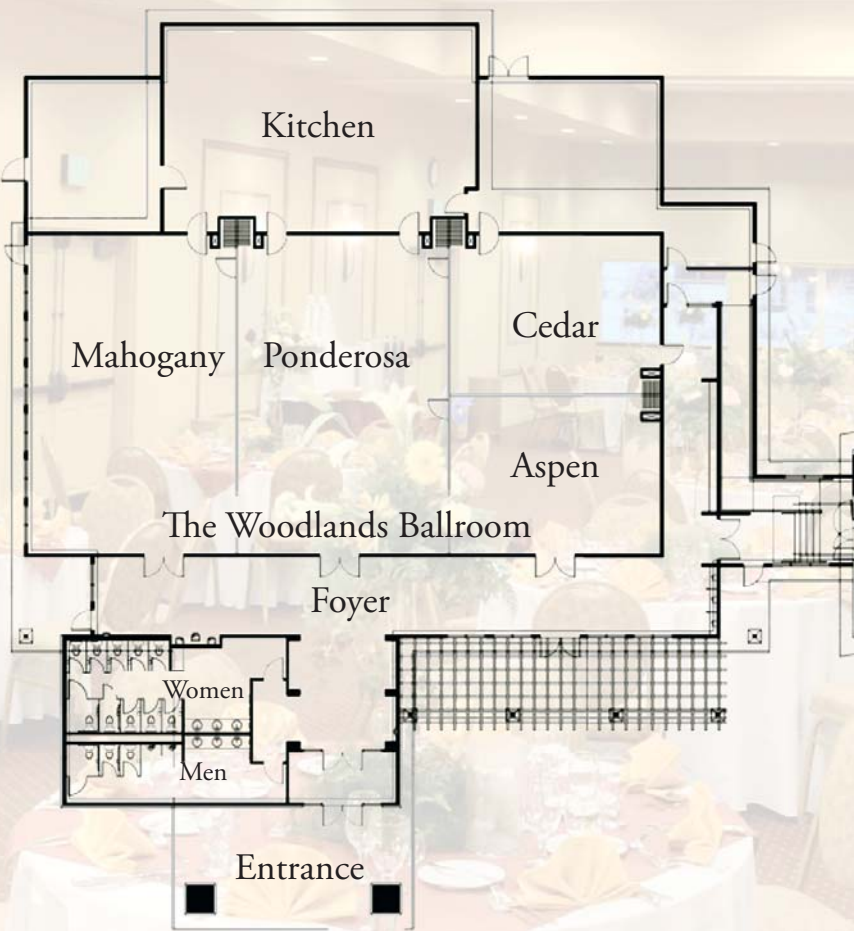

## RUNNING Y CONFERENCE CENTER

Room	Sq. Ft	Dimensions	Theater	Banquet	Classroom	Reception
The Woodlands Ballroom	4488	94 x 48	450	360	225	450
Mahogany Room	1504	31.6 x 48	150	120	75	100
Ponderosa Room	1496	31.6 x 48	150	120	75	100
Aspen Room	748	24 x 31.6	75	60	35	70
Cedar Room	740	24 x 31.6	75	60	35	70

## RUNNING Y LODGE MEETING SPACE

Room	Sq. Ft	Dimensions	Theater	Banquet	Classroom	Reception
Lodge Conference Room	1200	40 x 30	130	90	80	172
Rainbow Room	600	20 x 30	60	60	40	86
Payne Canyon Room	600	20 x 30	60	60	40	86
Lodge Board Room	504	26 x 18	-	-	-	-
Outdoor Pavilion	1344	48 x 28	150	100	90	200