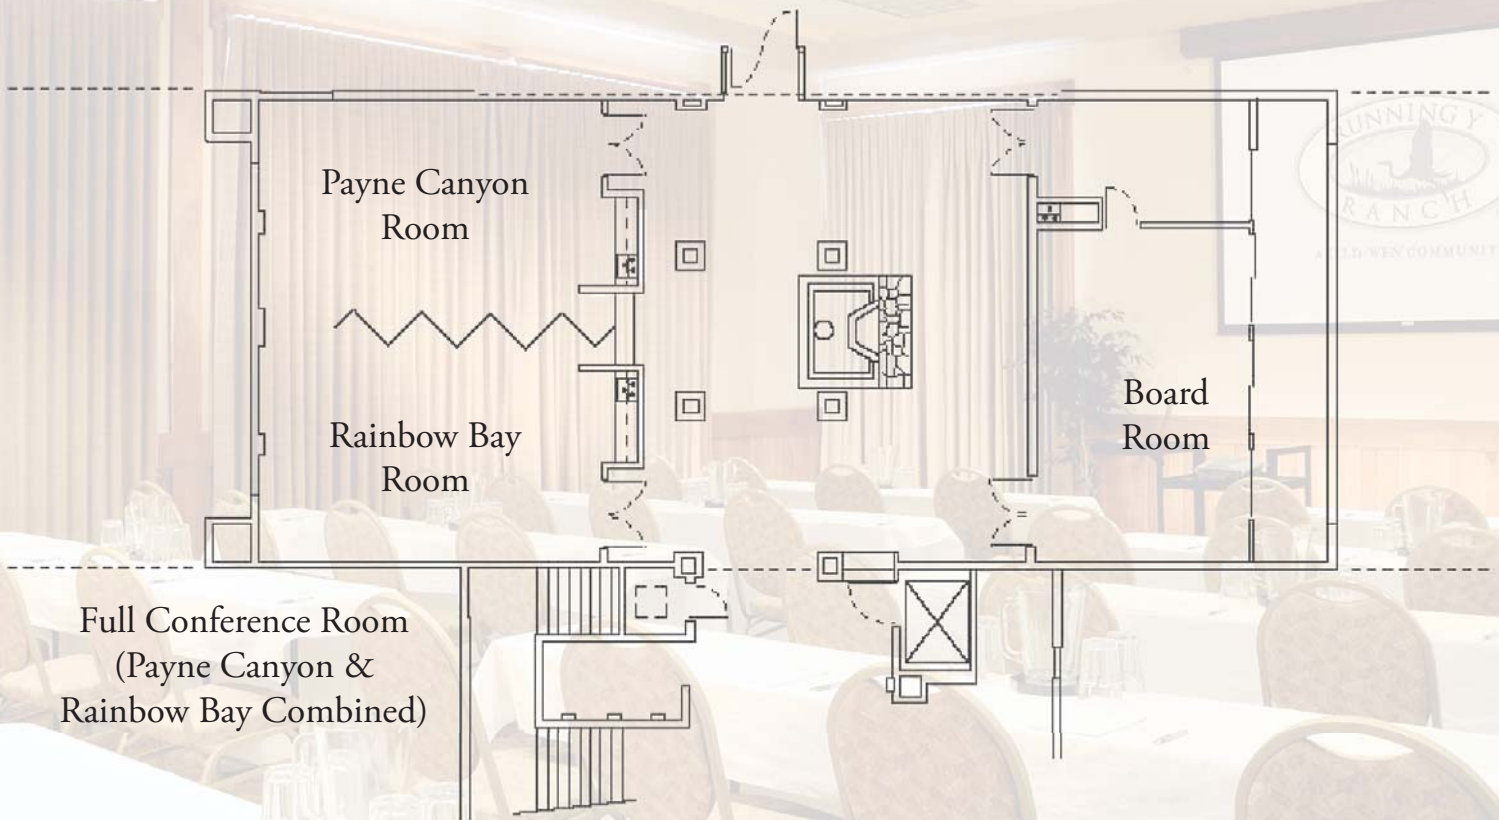

## RUNNING Y CONFERENCE CENTER

Room	Sq. Ft	Dimensions	Theater	Banquet	Classroom	Reception
The Woodlands Ballroom	4488	94 x 48	450	360	225	450
Mahogany Room	1504	31.6 x 48	150	120	75	100
Ponderosa Room	1496	31.6 x 48	150	120	75	100
Aspen Room	748	24 x 31.6	75	60	35	70
Cedar Room	740	24 x 31.6	75	60	35	70

## RUNNING Y LODGE MEETING SPACE

Room	Sq. Ft	Dimensions	Theater	Banquet	Classroom	Reception
Lodge Conference Room	1200	40 x 30	130	90	80	172
Rainbow Room	600	20 x 30	60	60	40	86
Payne Canyon Room	600	20 x 30	60	60	40	86
Lodge Board Room	504	26 x 18	-	-	-	-
Outdoor Pavilion	1344	48 x 28	150	100	90	200